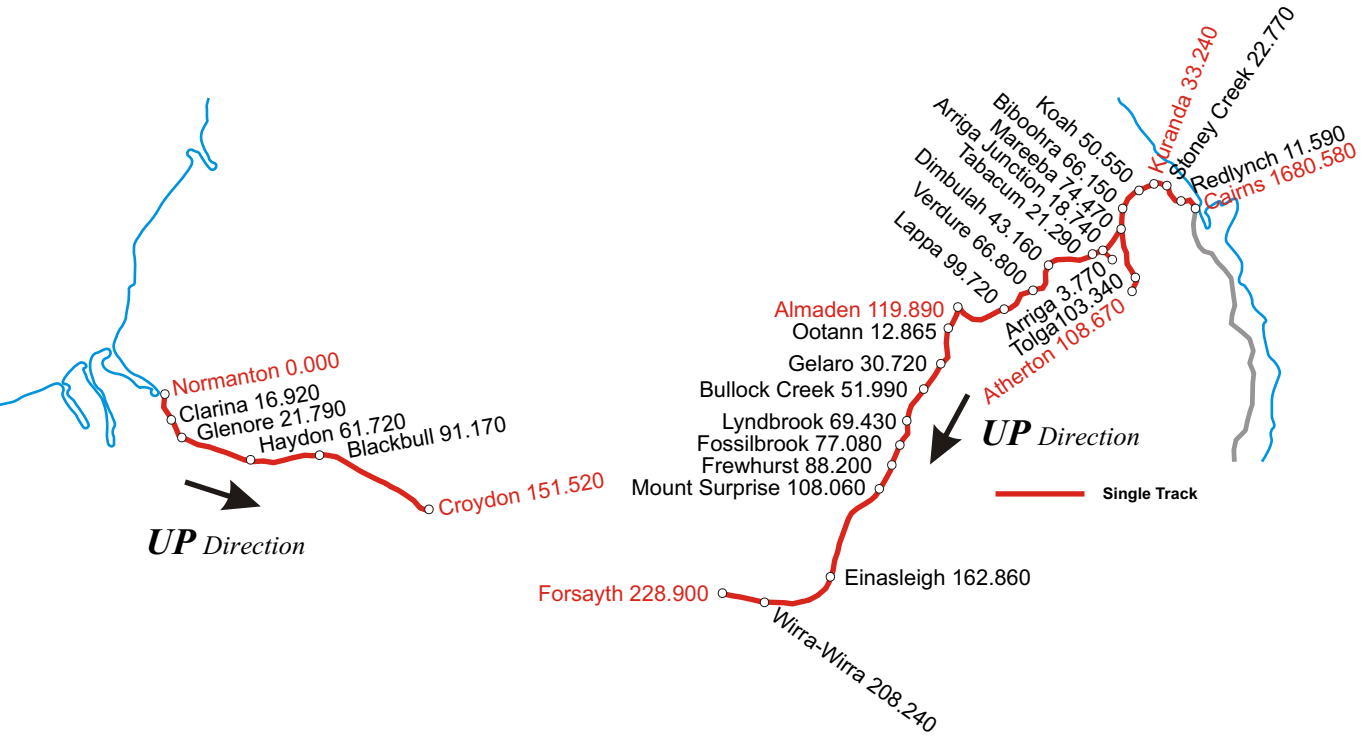

**NETWORK
ACCESS**

- BLACKWATER**
- BRISBANE METROPOLITAN**
- CENTRAL WEST**
- GOONYELLA**
- MARYBOROUGH AREA**
- MOURA**
- MT ISA**
- NEWLANDS**
- NORTH COAST LINE**
- STANDARD & DUAL GAUGE**
- SOUTH WESTERN**
- TABLELANDS**
- WESTERN**

DANGER
ELECTRIFIED SYSTEM
50kV Overhead Wires

— Single Track
— Duplicated Track

DANGER ELECTRIFIED SYSTEM 50kV Overhead Wires

 System Track (Single)

— Single Track
 — Duplicated Track