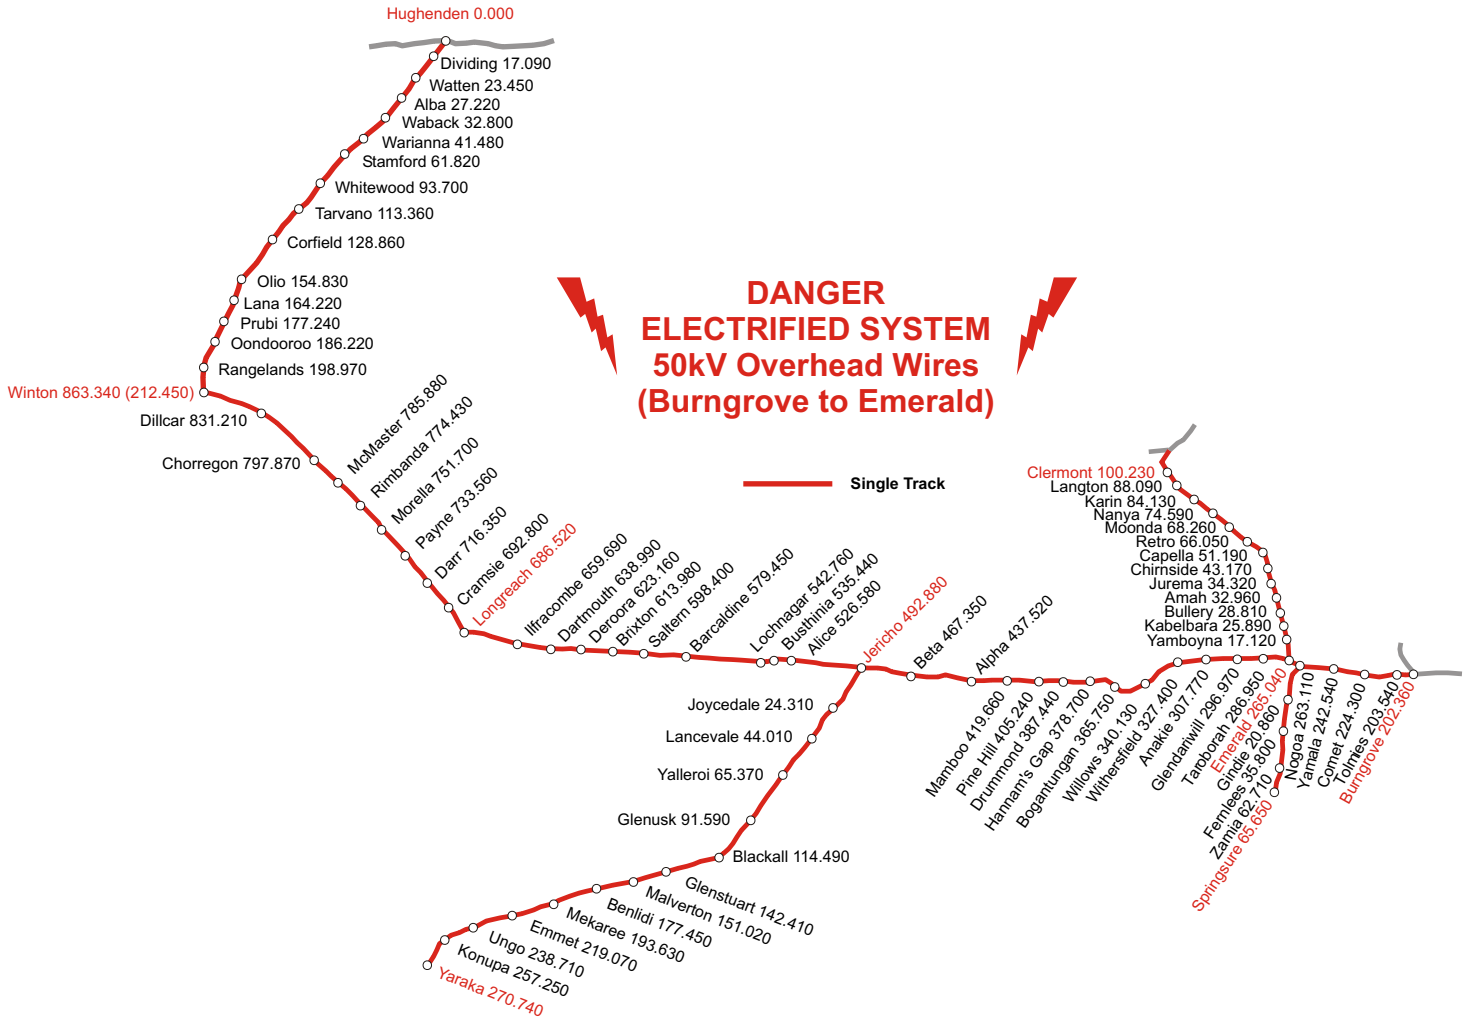

**NETWORK
ACCESS**

- BLACKWATER**
- BRISBANE METROPOLITAN**
- CENTRAL WEST**
- GOONYELLA**
- MARYBOROUGH AREA**
- MOURA**
- MT ISA**
- NEWLANDS**
- NORTH COAST LINE**
- STANDARD & DUAL GAUGE**
- SOUTH WESTERN**
- TABLELANDS**
- WESTERN**

DANGER
ELECTRIFIED SYSTEM
50kV Overhead Wires

— Single Track
— Duplicated Track

DANGER ELECTRIFIED SYSTEM 50kV Overhead Wires

 System Track (Single)

— Single Track
 — Duplicated Track