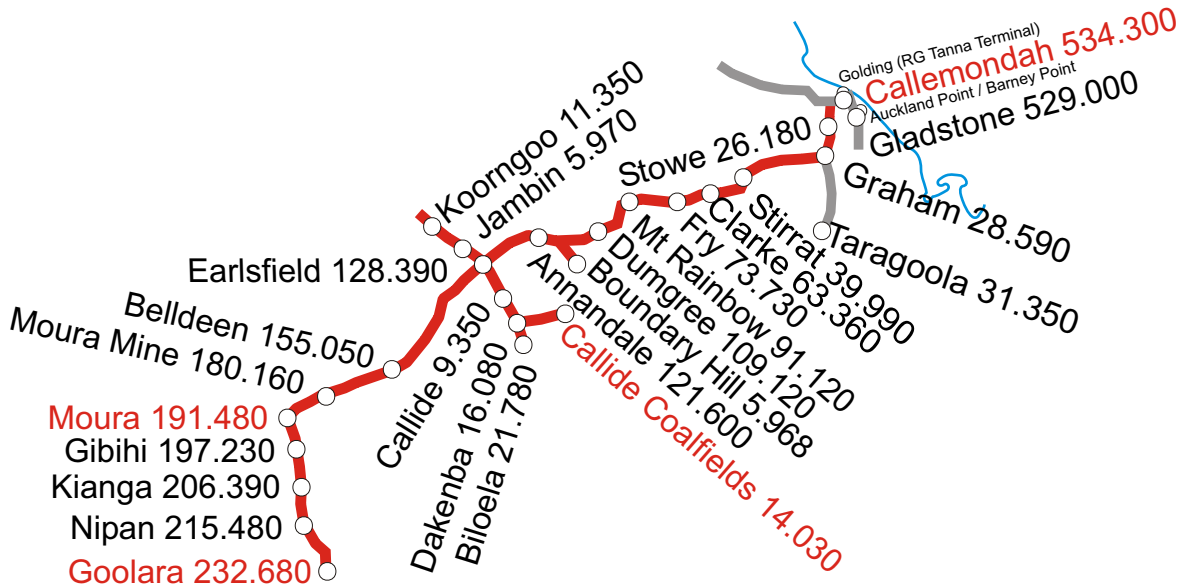

**NETWORK
ACCESS**

- BLACKWATER**
- BRISBANE METROPOLITAN**
- CENTRAL WEST**
- GOONYELLA**
- MARYBOROUGH AREA**
- MOURA**
- MT ISA**
- NEWLANDS**
- NORTH COAST LINE**
- STANDARD & DUAL GAUGE**
- SOUTH WESTERN**
- TABLELANDS**
- WESTERN**

DANGER
ELECTRIFIED SYSTEM
50kV Overhead Wires

— Single Track
— Duplicated Track

DANGER ELECTRIFIED SYSTEM 50kV Overhead Wires

 System Track (Single)

— Single Track
 — Duplicated Track