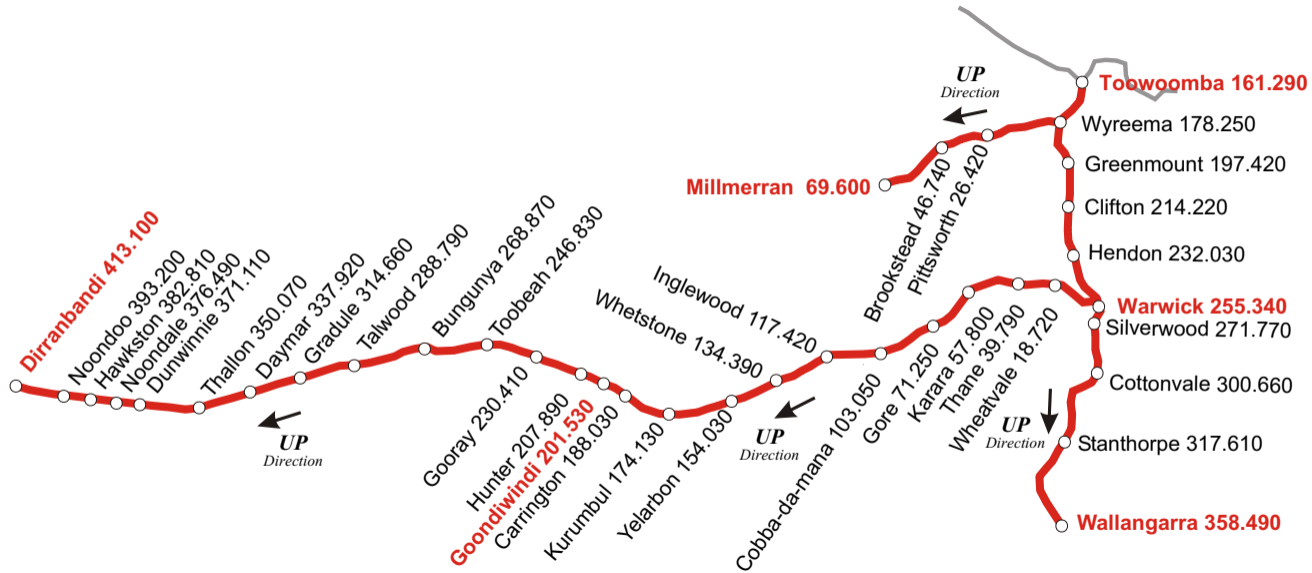

**NETWORK
ACCESS**

- BLACKWATER**
- BRISBANE METROPOLITAN**
- CENTRAL WEST**
- GOONYELLA**
- MARYBOROUGH AREA**
- MOURA**
- MT ISA**
- NEWLANDS**
- NORTH COAST LINE**
- STANDARD & DUAL GAUGE**
- SOUTH WESTERN**
- TABLELANDS**
- WESTERN**

DANGER
ELECTRIFIED SYSTEM
50kV Overhead Wires

— Single Track
— Duplicated Track

DANGER ELECTRIFIED SYSTEM 50kV Overhead Wires

 System Track (Single)

— Single Track
 — Duplicated Track