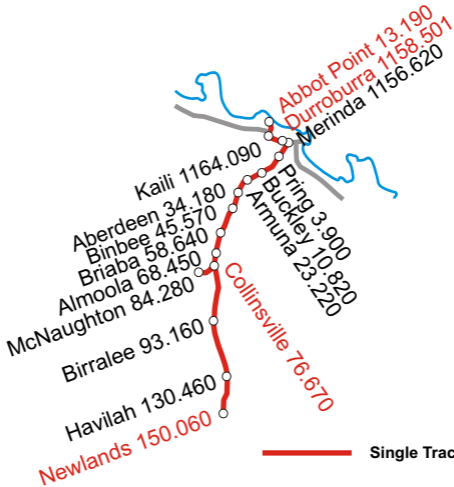

**NETWORK
ACCESS**

- BLACKWATER**
- BRISBANE METROPOLITAN**
- CENTRAL WEST**
- GOONYELLA**
- MARYBOROUGH AREA**
- MOURA**
- MT ISA**
- NEWLANDS**
- NORTH COAST LINE**
- STANDARD & DUAL GAUGE**
- SOUTH WESTERN**
- TABLELANDS**
- WESTERN**

DANGER
ELECTRIFIED SYSTEM
50kV Overhead Wires

— Single Track
— Duplicated Track

DANGER ELECTRIFIED SYSTEM 50kV Overhead Wires

 System Track (Single)

— Single Track
 — Duplicated Track