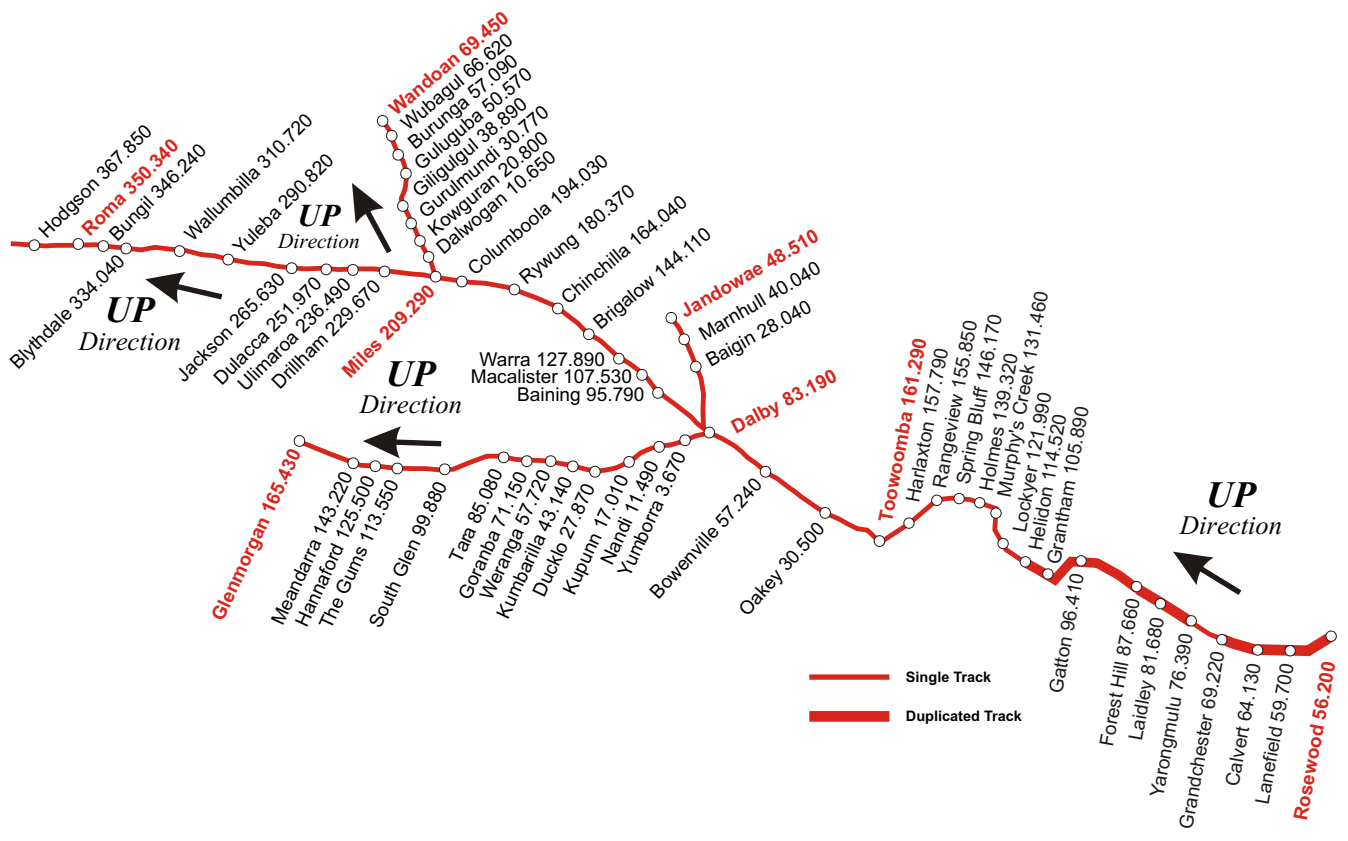

**NETWORK
ACCESS**

- BLACKWATER**
- BRISBANE METROPOLITAN**
- CENTRAL WEST**
- GOONYELLA**
- MARYBOROUGH AREA**
- MOURA**
- MT ISA**
- NEWLANDS**
- NORTH COAST LINE**
- STANDARD & DUAL GAUGE**
- SOUTH WESTERN**
- TABLELANDS**
- WESTERN**

DANGER
ELECTRIFIED SYSTEM
50kV Overhead Wires

— Single Track
— Duplicated Track

DANGER ELECTRIFIED SYSTEM 50kV Overhead Wires

 System Track (Single)

— Single Track
 — Duplicated Track