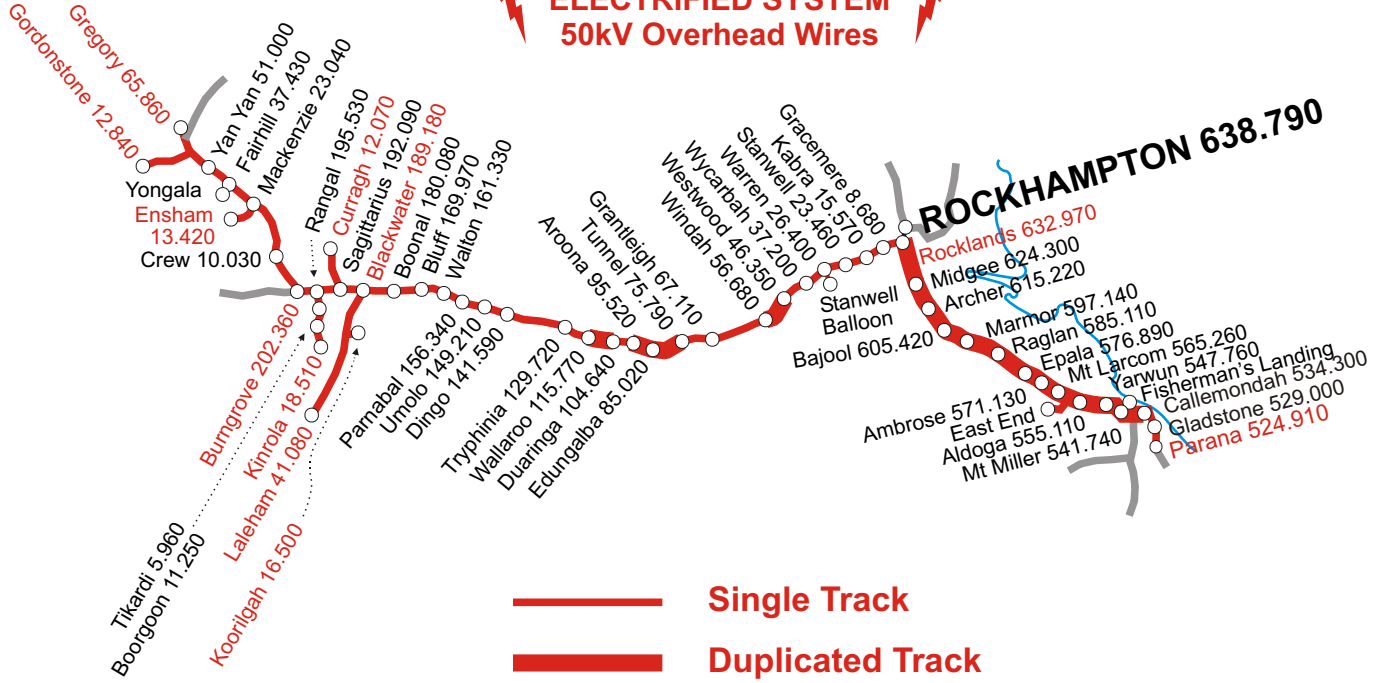

**NETWORK
ACCESS**

- BLACKWATER**
- BRISBANE METROPOLITAN**
- CENTRAL WEST**
- GOONYELLA**
- MARYBOROUGH AREA**
- MOURA**
- MT ISA**
- NEWLANDS**
- NORTH COAST LINE**
- STANDARD & DUAL GAUGE**
- SOUTH WESTERN**
- TABLELANDS**
- WESTERN**

DANGER
ELECTRIFIED SYSTEM
50kV Overhead Wires

— Single Track
— Duplicated Track

DANGER ELECTRIFIED SYSTEM 50kV Overhead Wires

 System Track (Single)

— Single Track
 — Duplicated Track