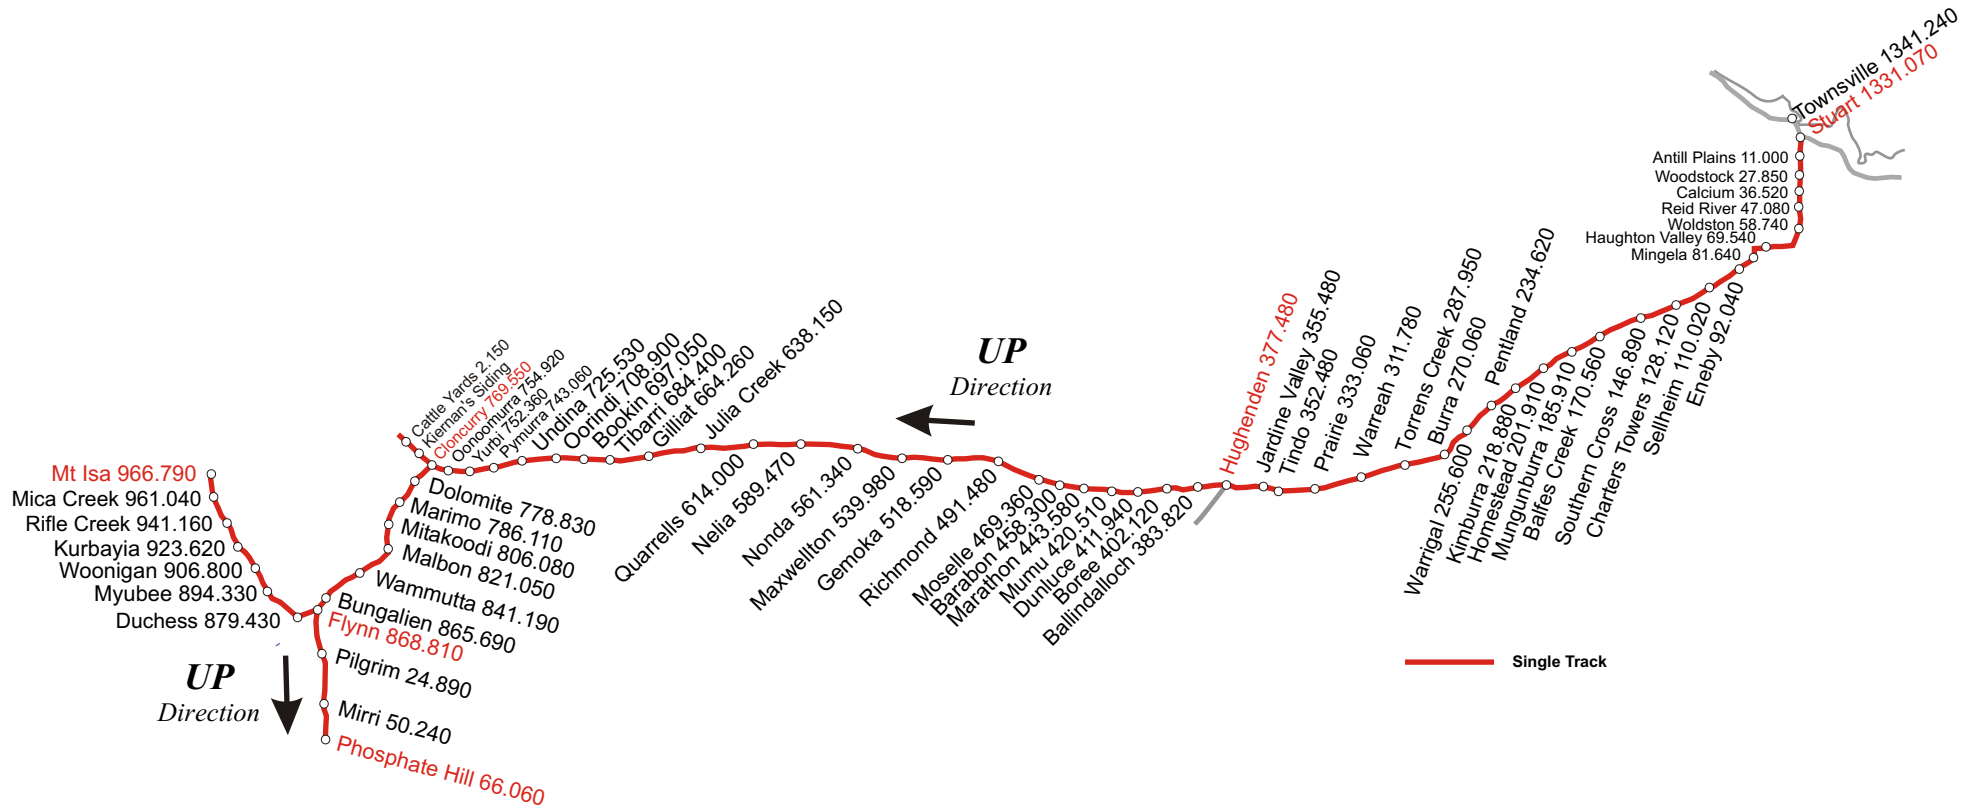

**NETWORK
ACCESS**

- BLACKWATER**
- BRISBANE METROPOLITAN**
- CENTRAL WEST**
- GOONYELLA**
- MARYBOROUGH AREA**
- MOURA**
- MT ISA**
- NEWLANDS**
- NORTH COAST LINE**
- STANDARD & DUAL GAUGE**
- SOUTH WESTERN**
- TABLELANDS**
- WESTERN**

DANGER
ELECTRIFIED SYSTEM
50kV Overhead Wires

— Single Track
— Duplicated Track

DANGER ELECTRIFIED SYSTEM 50kV Overhead Wires

 System Track (Single)

— Single Track
 — Duplicated Track