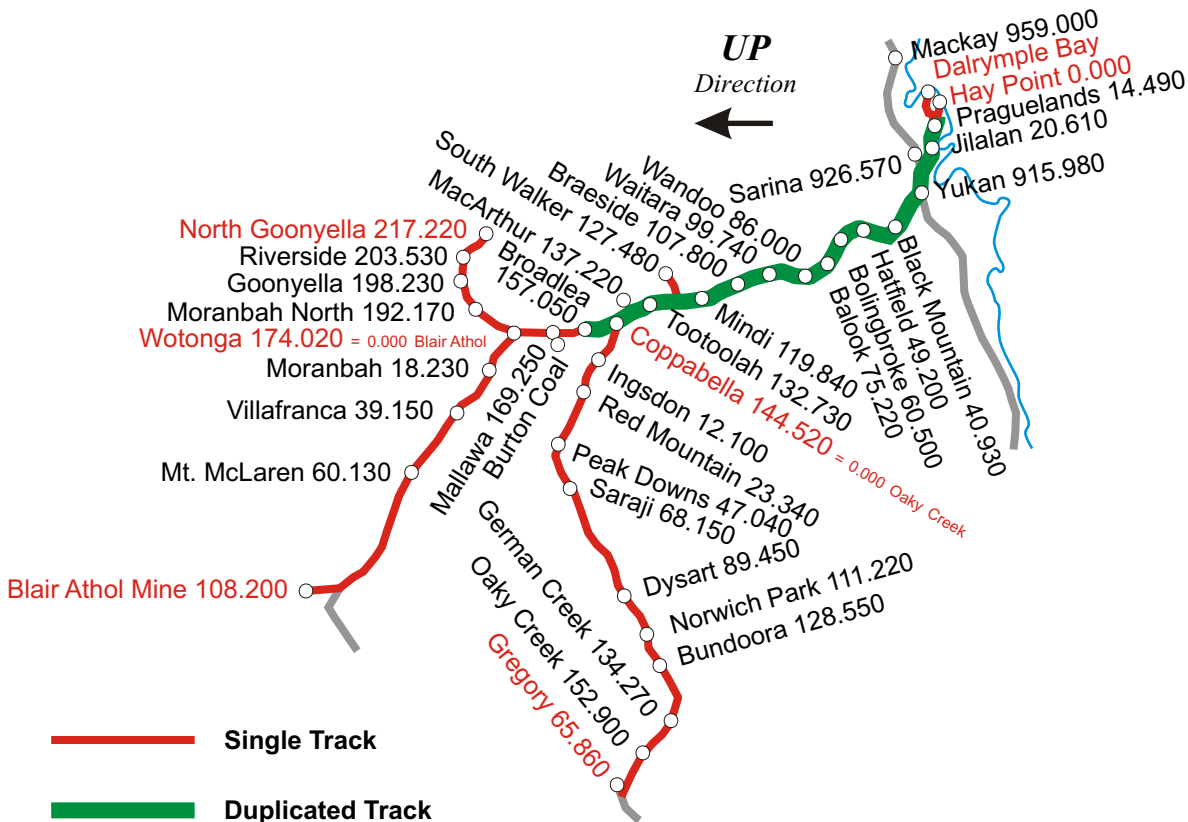

**NETWORK
ACCESS**

- BLACKWATER**
- BRISBANE METROPOLITAN**
- CENTRAL WEST**
- GOONYELLA**
- MARYBOROUGH AREA**
- MOURA**
- MT ISA**
- NEWLANDS**
- NORTH COAST LINE**
- STANDARD & DUAL GAUGE**
- SOUTH WESTERN**
- TABLELANDS**
- WESTERN**

DANGER
ELECTRIFIED SYSTEM
50kV Overhead Wires

— Single Track
— Duplicated Track

DANGER ELECTRIFIED SYSTEM 50kV Overhead Wires

 System Track (Single)

— Single Track
 — Duplicated Track