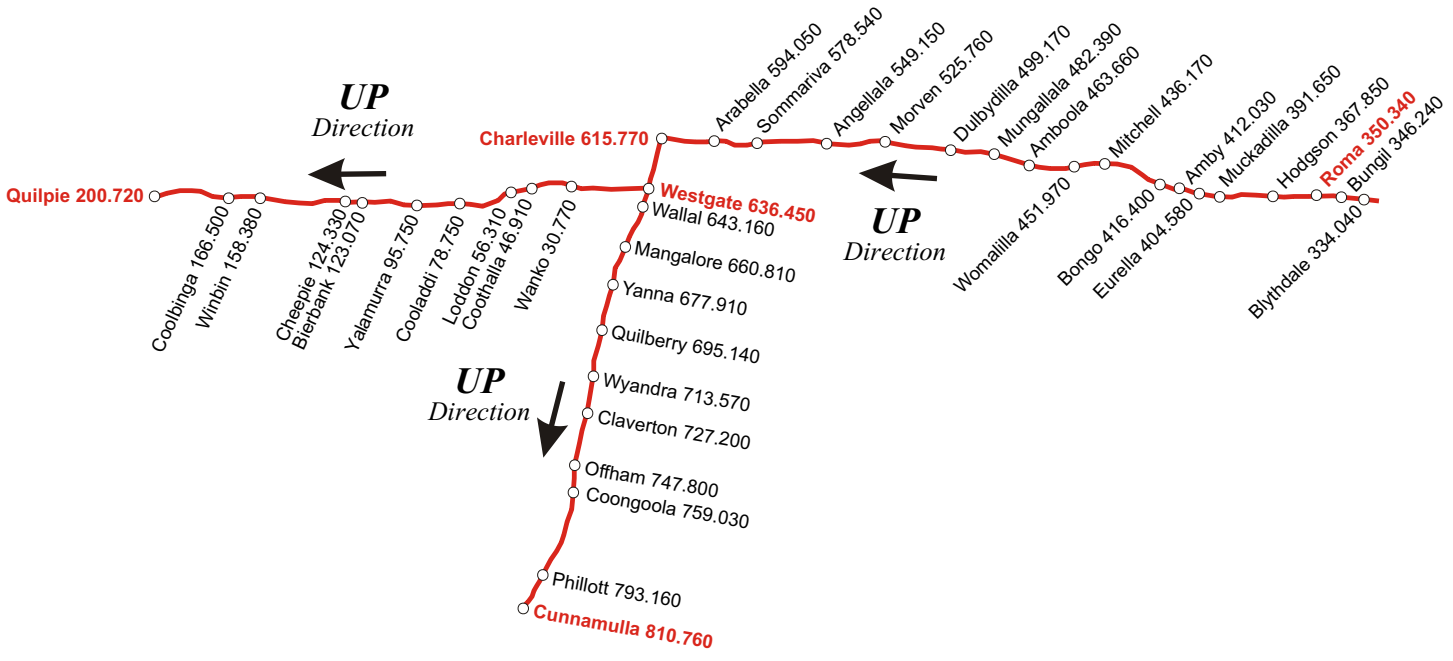

**NETWORK
ACCESS**

- BLACKWATER**
- BRISBANE METROPOLITAN**
- CENTRAL WEST**
- GOONYELLA**
- MARYBOROUGH AREA**
- MOURA**
- MT ISA**
- NEWLANDS**
- NORTH COAST LINE**
- STANDARD & DUAL GAUGE**
- SOUTH WESTERN**
- TABLELANDS**
- WESTERN**

DANGER
ELECTRIFIED SYSTEM
50kV Overhead Wires

— Single Track
— Duplicated Track

DANGER ELECTRIFIED SYSTEM 50kV Overhead Wires

 System Track (Single)

— Single Track
 — Duplicated Track