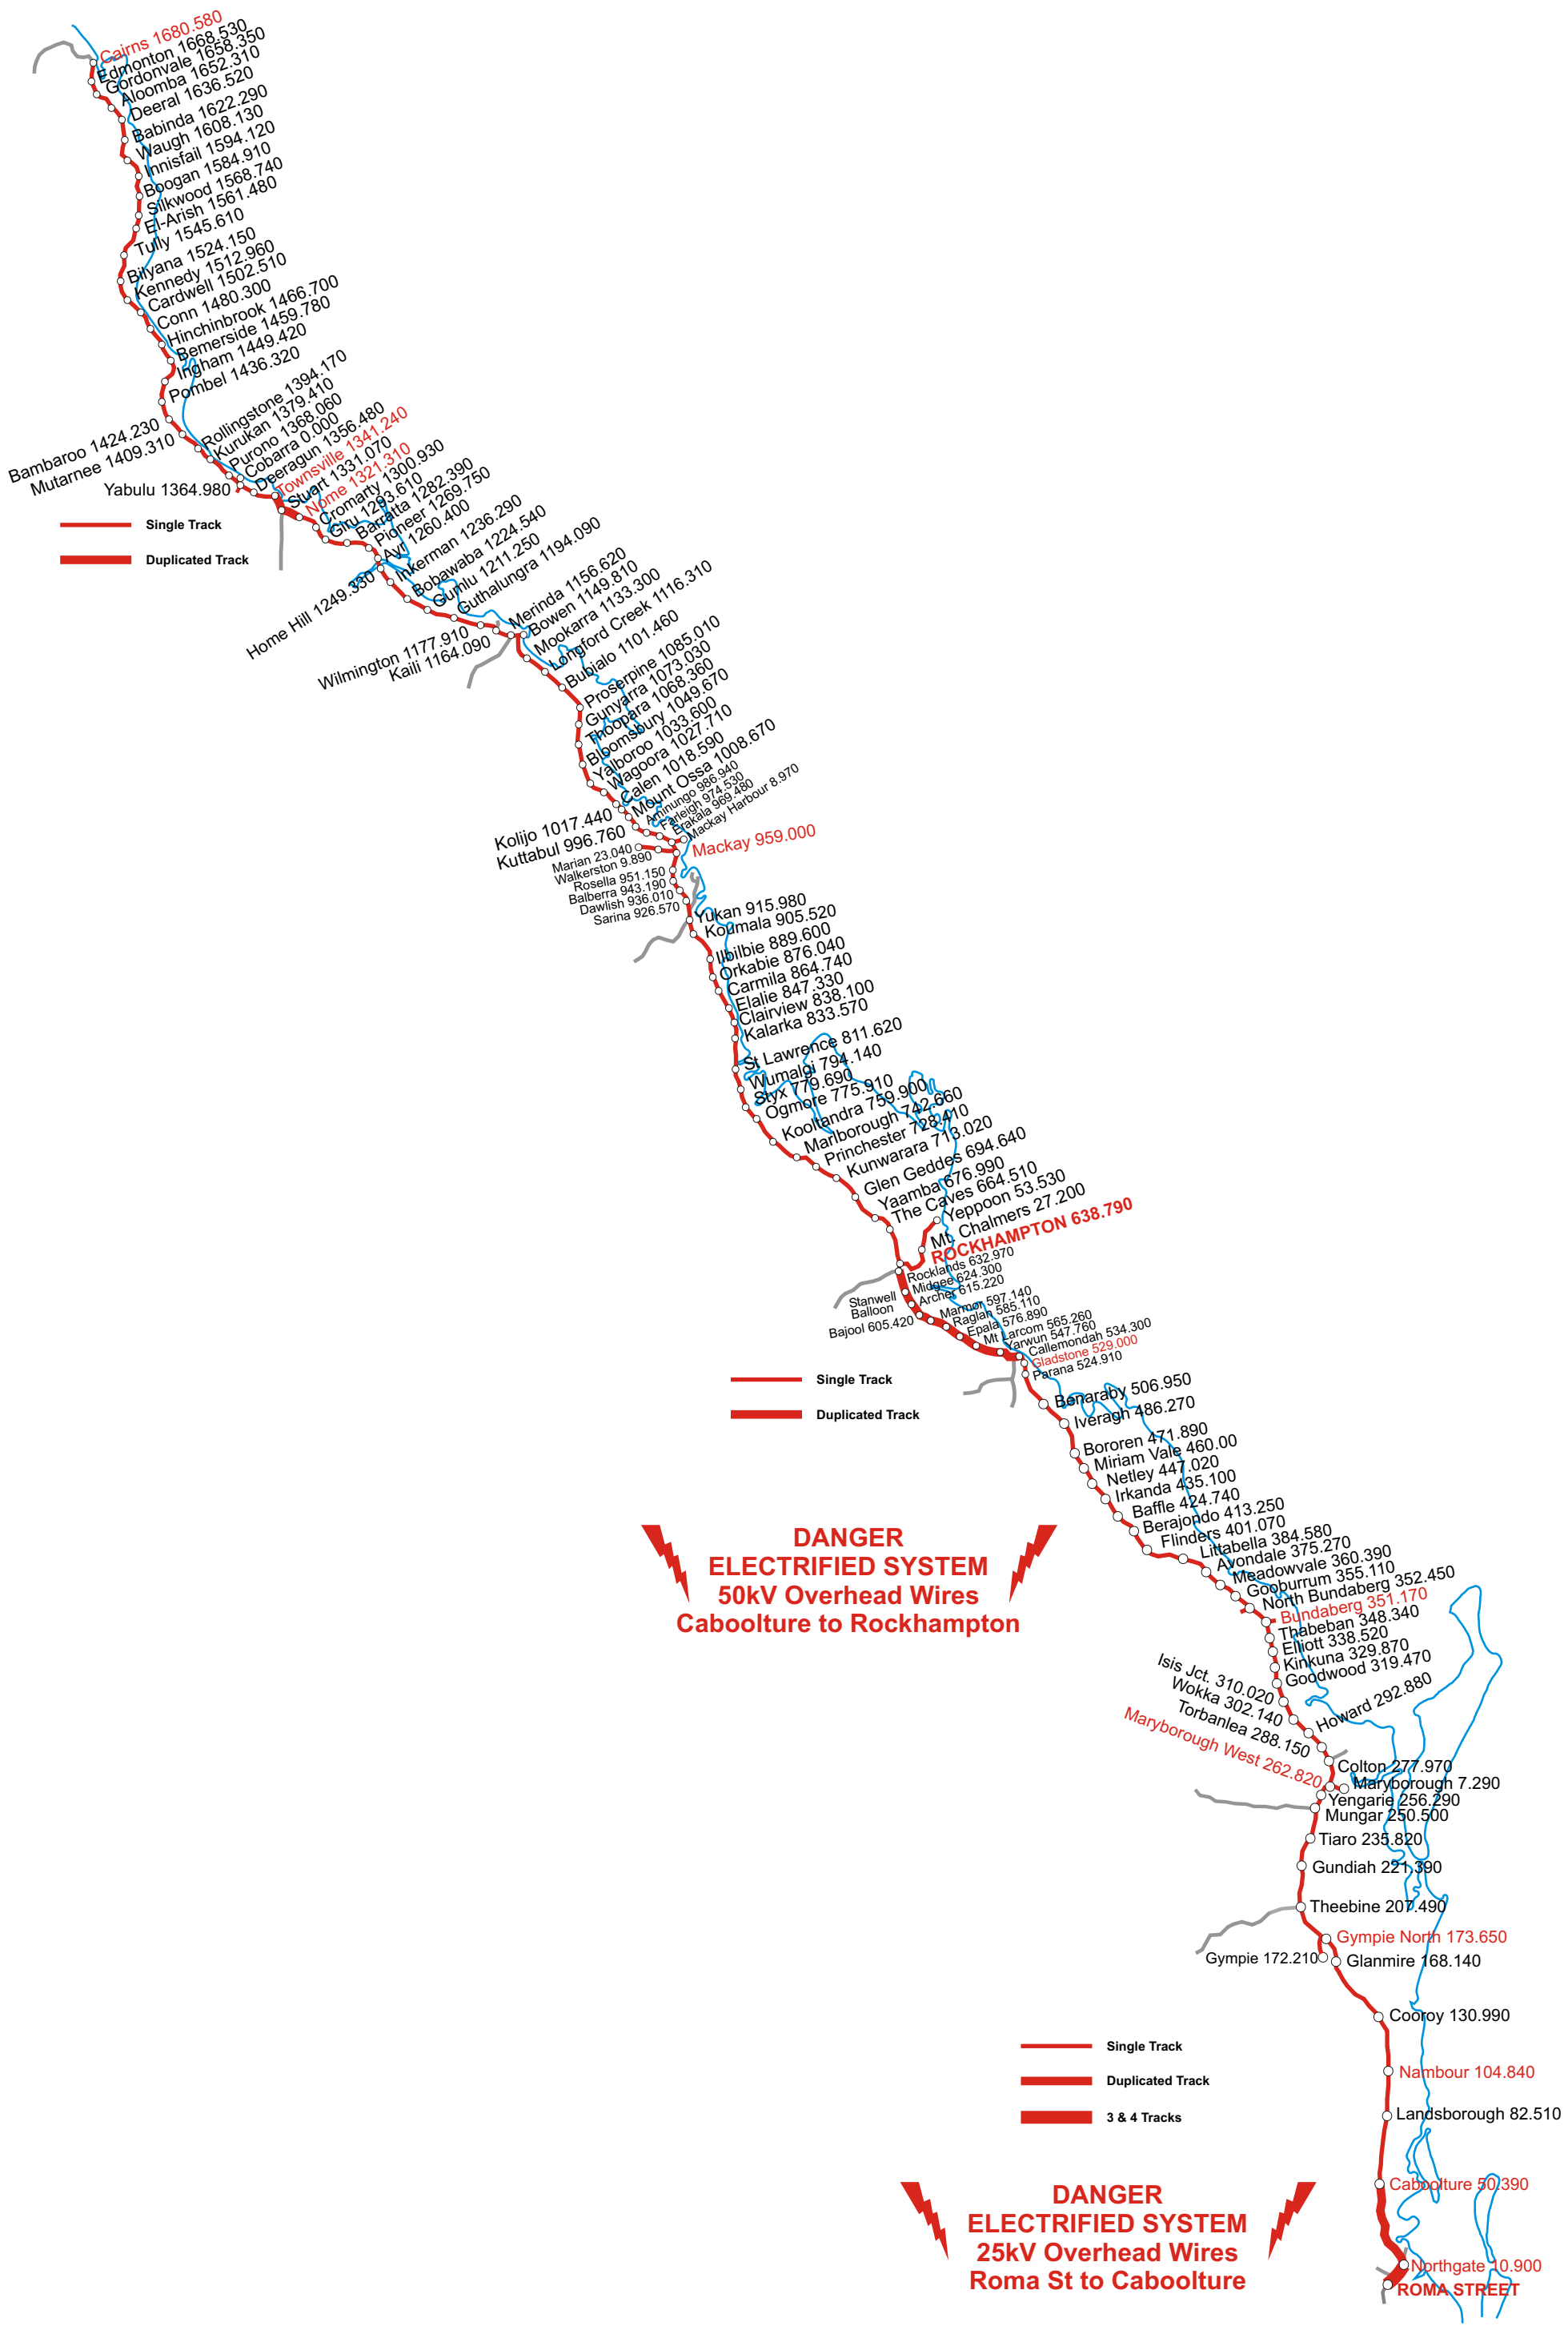

**NETWORK
ACCESS**

- BLACKWATER**
- BRISBANE METROPOLITAN**
- CENTRAL WEST**
- GOONYELLA**
- MARYBOROUGH AREA**
- MOURA**
- MT ISA**
- NEWLANDS**
- NORTH COAST LINE**
- STANDARD & DUAL GAUGE**
- SOUTH WESTERN**
- TABLELANDS**
- WESTERN**

DANGER
ELECTRIFIED SYSTEM
50kV Overhead Wires

— Single Track
— Duplicated Track

DANGER ELECTRIFIED SYSTEM 50kV Overhead Wires

 System Track (Single)

— Single Track
 — Duplicated Track