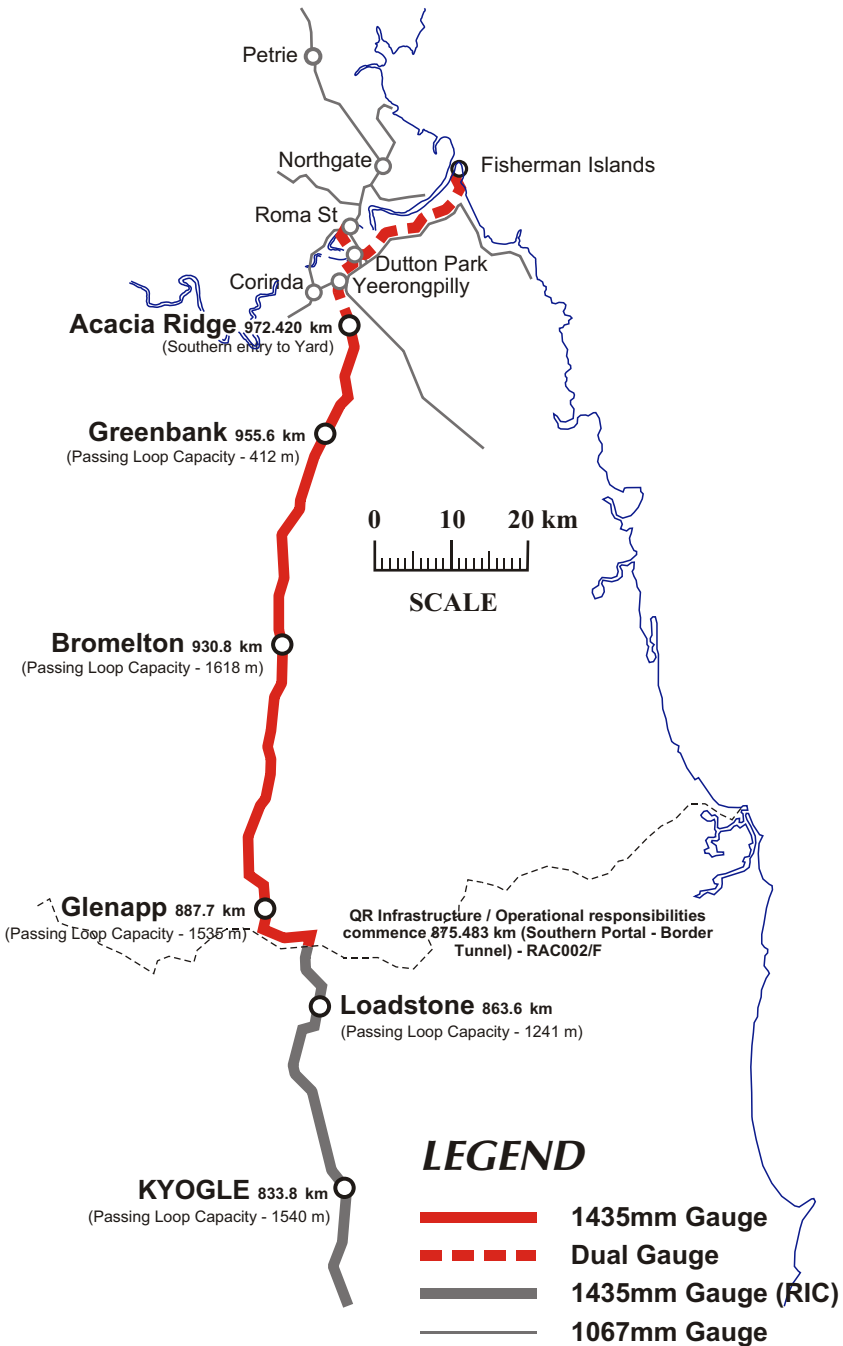

**NETWORK
ACCESS**

- BLACKWATER**
- BRISBANE METROPOLITAN**
- CENTRAL WEST**
- GOONYELLA**
- MARYBOROUGH AREA**
- MOURA**
- MT ISA**
- NEWLANDS**
- NORTH COAST LINE**
- STANDARD & DUAL GAUGE**
- SOUTH WESTERN**
- TABLELANDS**
- WESTERN**

DANGER
ELECTRIFIED SYSTEM
50kV Overhead Wires

— Single Track
— Duplicated Track

DANGER ELECTRIFIED SYSTEM 50kV Overhead Wires

 System Track (Single)

— Single Track
 — Duplicated Track