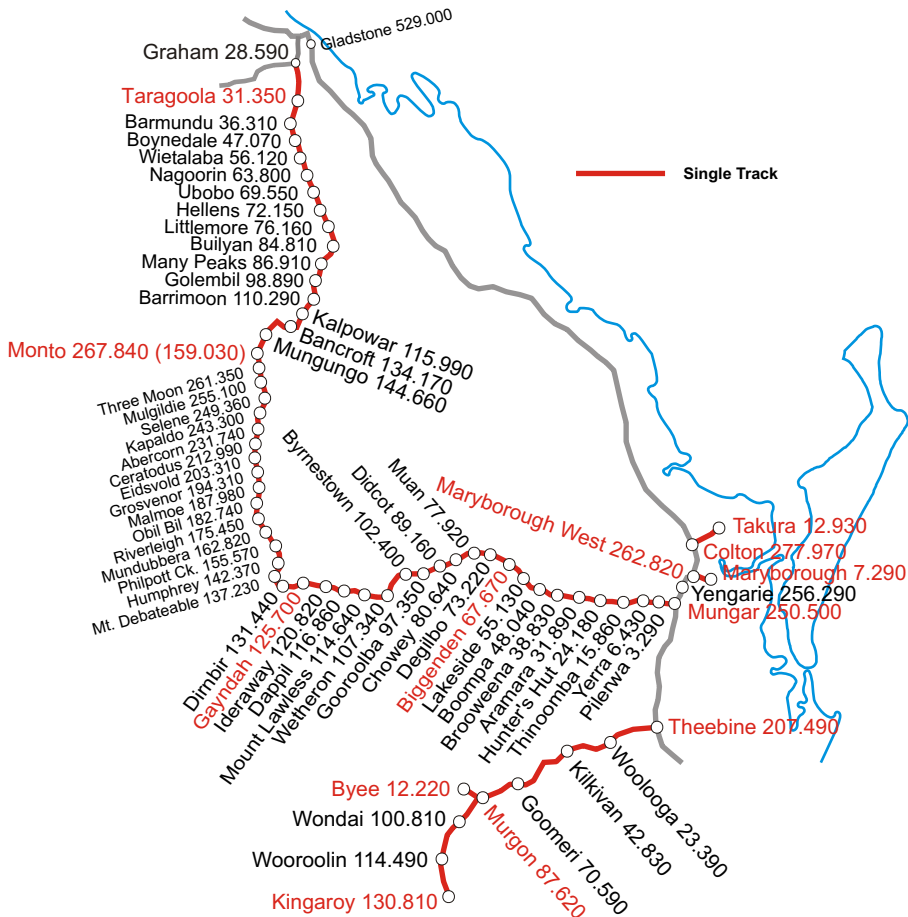

**NETWORK
ACCESS**

- BLACKWATER**
- BRISBANE METROPOLITAN**
- CENTRAL WEST**
- GOONYELLA**
- MARYBOROUGH AREA**
- MOURA**
- MT ISA**
- NEWLANDS**
- NORTH COAST LINE**
- STANDARD & DUAL GAUGE**
- SOUTH WESTERN**
- TABLELANDS**
- WESTERN**

DANGER
ELECTRIFIED SYSTEM
50kV Overhead Wires

— Single Track
— Duplicated Track

DANGER ELECTRIFIED SYSTEM 50kV Overhead Wires

 System Track (Single)

— Single Track
 — Duplicated Track