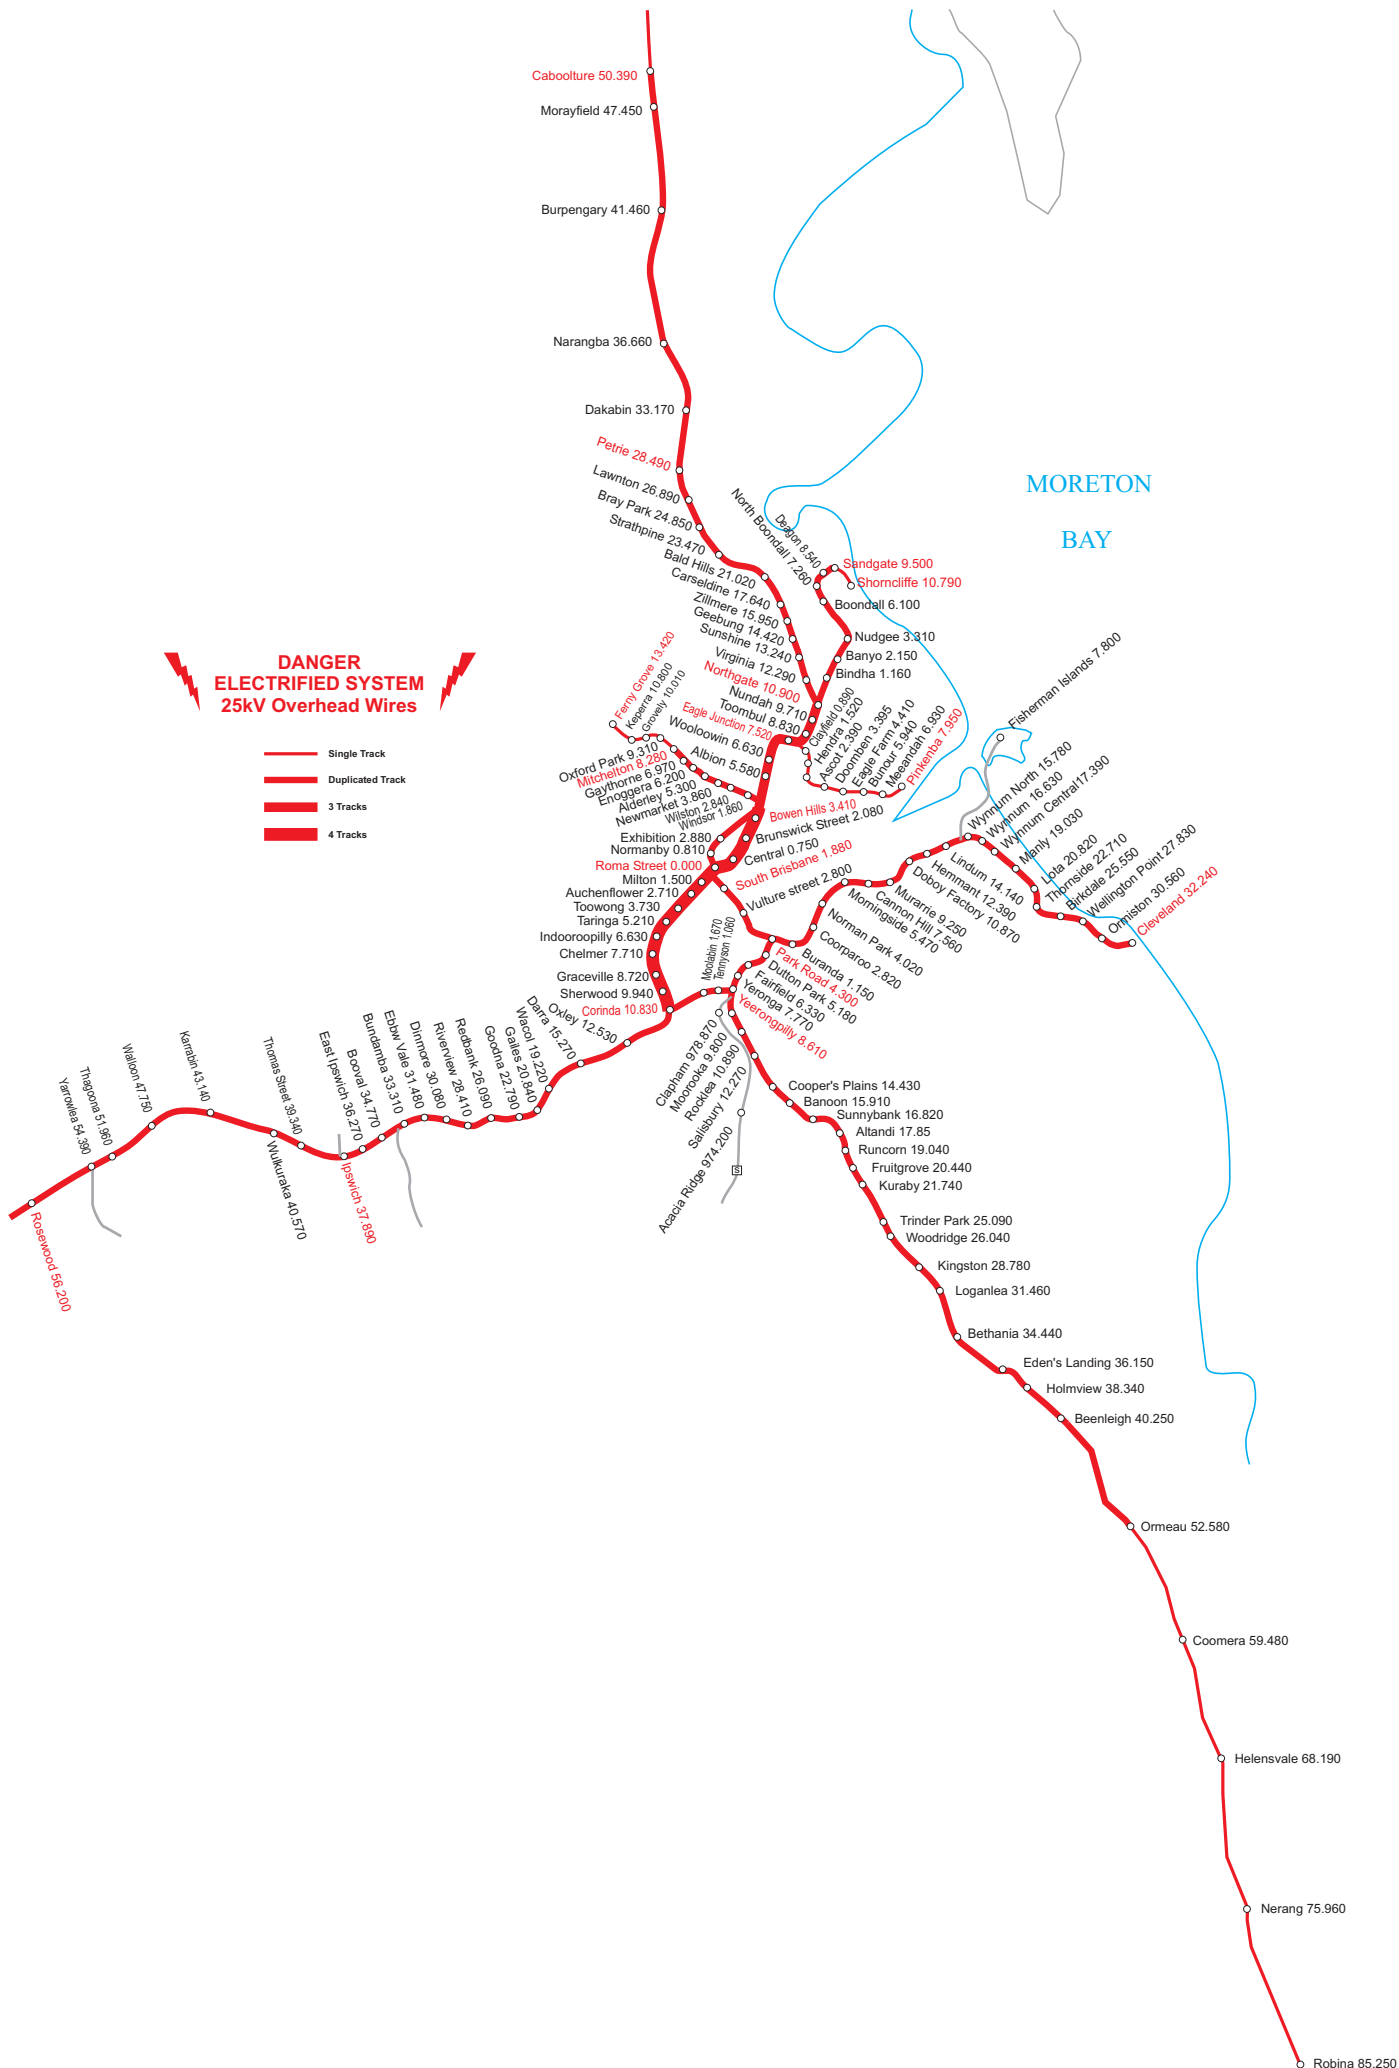

**NETWORK
ACCESS**

- BLACKWATER**
- BRISBANE METROPOLITAN**
- CENTRAL WEST**
- GOONYELLA**
- MARYBOROUGH AREA**
- MOURA**
- MT ISA**
- NEWLANDS**
- NORTH COAST LINE**
- STANDARD & DUAL GAUGE**
- SOUTH WESTERN**
- TABLELANDS**
- WESTERN**

DANGER
ELECTRIFIED SYSTEM
50kV Overhead Wires

— Single Track
— Duplicated Track

DANGER ELECTRIFIED SYSTEM 50kV Overhead Wires

 System Track (Single)

— Single Track
 — Duplicated Track